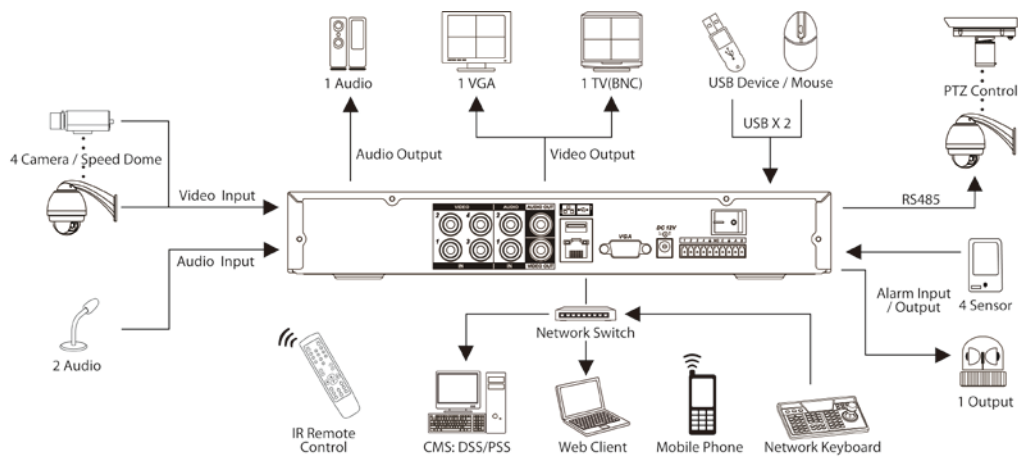

DH-DVR0404LE-AN

Relay Output	1 channel	N/A
Playback & Backup		
Playback Channel	1/2/4	
Search Mode	Time/Date, Alarm, Motion Detection & Exact search (accurate to second)	
Playback Functions	Play, Pause, Stop, Rewind, Fast play, Slow play, Next file, Previous file, Next camera, Previous camera, Full screen, Repeat, Shuffle, Backup selection, Digital zoom(any size)	
Backup Mode	Flash drive / USB HDD / USB CD/DVD-RW / Network download	
Network		
Ethernet	RJ-45 port (10/100M)	
Network Functions	TCP/IP, UDP, DHCP, DNS, IP Filter, PPPOE, DDNS, FTP, Email, Alarm Server	
Remote Operation	Monitor, PTZ control, Playback, System setting, File download, Log information	
Hard Disk		
Hard Disk	1 SATA port, Max 2TB HDD supported	
Space Occupation	Audio: 28.8MB/H, Video: 56~500MB/H	
HDD Management	Hard disk hibernation technology, HDD faulty alarm	
Auxiliary Interface		
USB Interface	2 ports, 1 for mouse control, 1 for backup	
RS485	PTZ control	N/A
Environmental		
Power Supply	AC 100~240 V, 50/60 Hz	
Power Consumption	25W	
Working Environment	-10°C~+55°C/ 10~90%RH / 86~106kpa	
Dimension	1U, 325mm×245mm×45mm(W×D×H)	
Weight	2.0KG(without HDD)	

System Connection

DH-DVR0404LE-AS