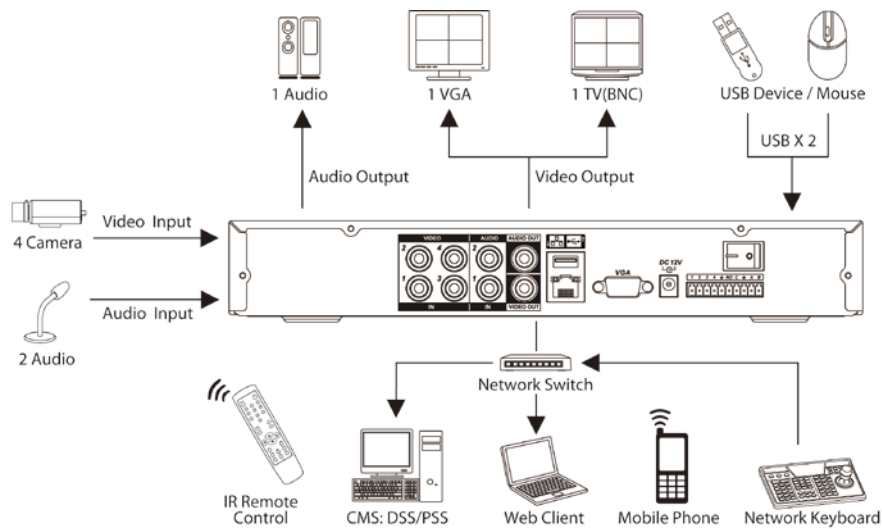

DH-DVR0404LE-AN

DH-DVR0404LE-AN

Application

Recommended installation areas are Securities Companies, Change Booths, Casinos, Pawnshops, Jewelers, Galleries, Exhibition Halls, Department Stores, Convenience Stores, Discount Offices, Hospitals, Police Stations, Subway Stations, Airports, and Banks etc.